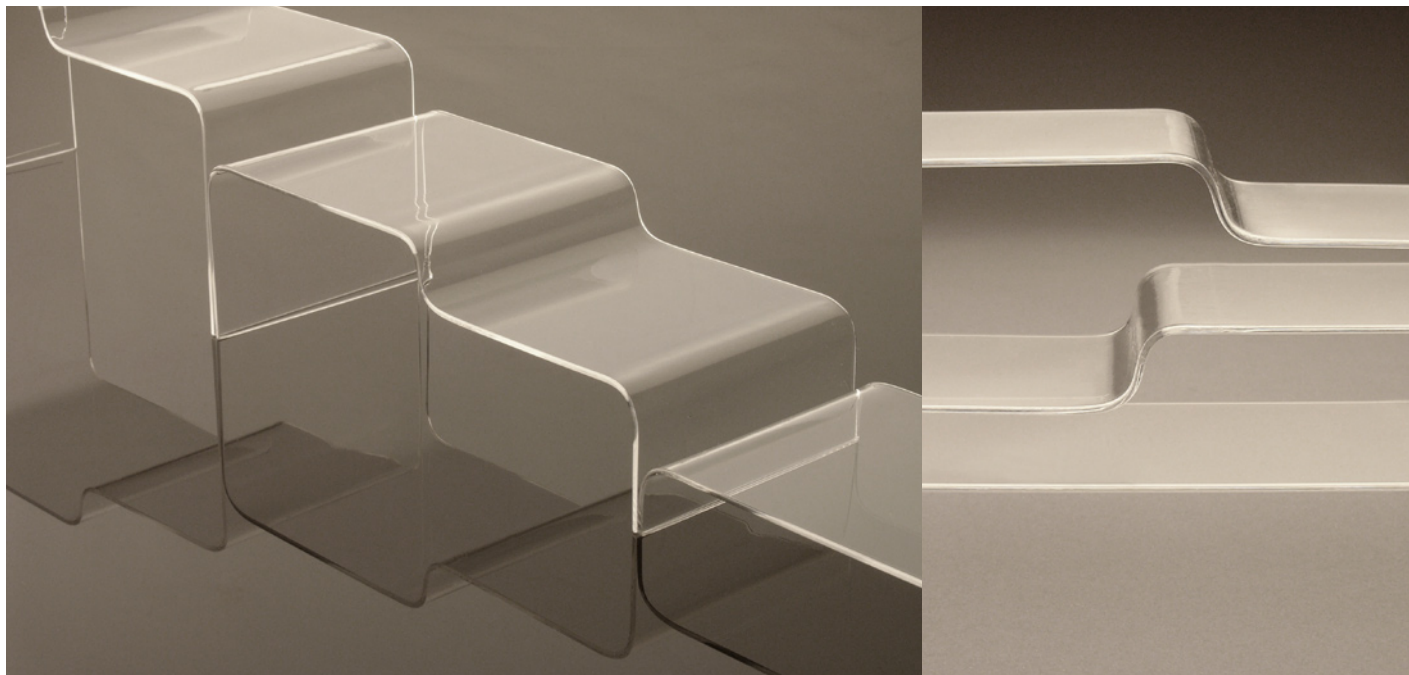

Description

A seesaw for 3 to 6 years old kids. Teamwork is necessary to rock „Wippo“. 2001

Materials

Plywood, Linoleum – at the bottom as a prevention from sliding on the floor.

Dimensions

1100x400xh.326mm
Top part: w.200mm

Description

A representative piece of furniture for spacious, luxurious locations. 2003

Materials

Floatglass, 20mm

Dimensions

L: 1060x45xh.500mm

M: 980x45xh.300mm

S: 900x45xh.10mm

Gesellenstück

Gesellenstück

Description

Final piece of furniture of a three year apprenticeship in a carpentry for fine furniture making. The chest has two functions, a seat and a stowing room.

Materials

Peer wood, beech furnier. It is a collapsable furniture that allows easy transportation

Dimensions

105 m x 0,88 m x 0,45 m

Award

„Gute Form“, Landkreis Aschaffenburg; 2000